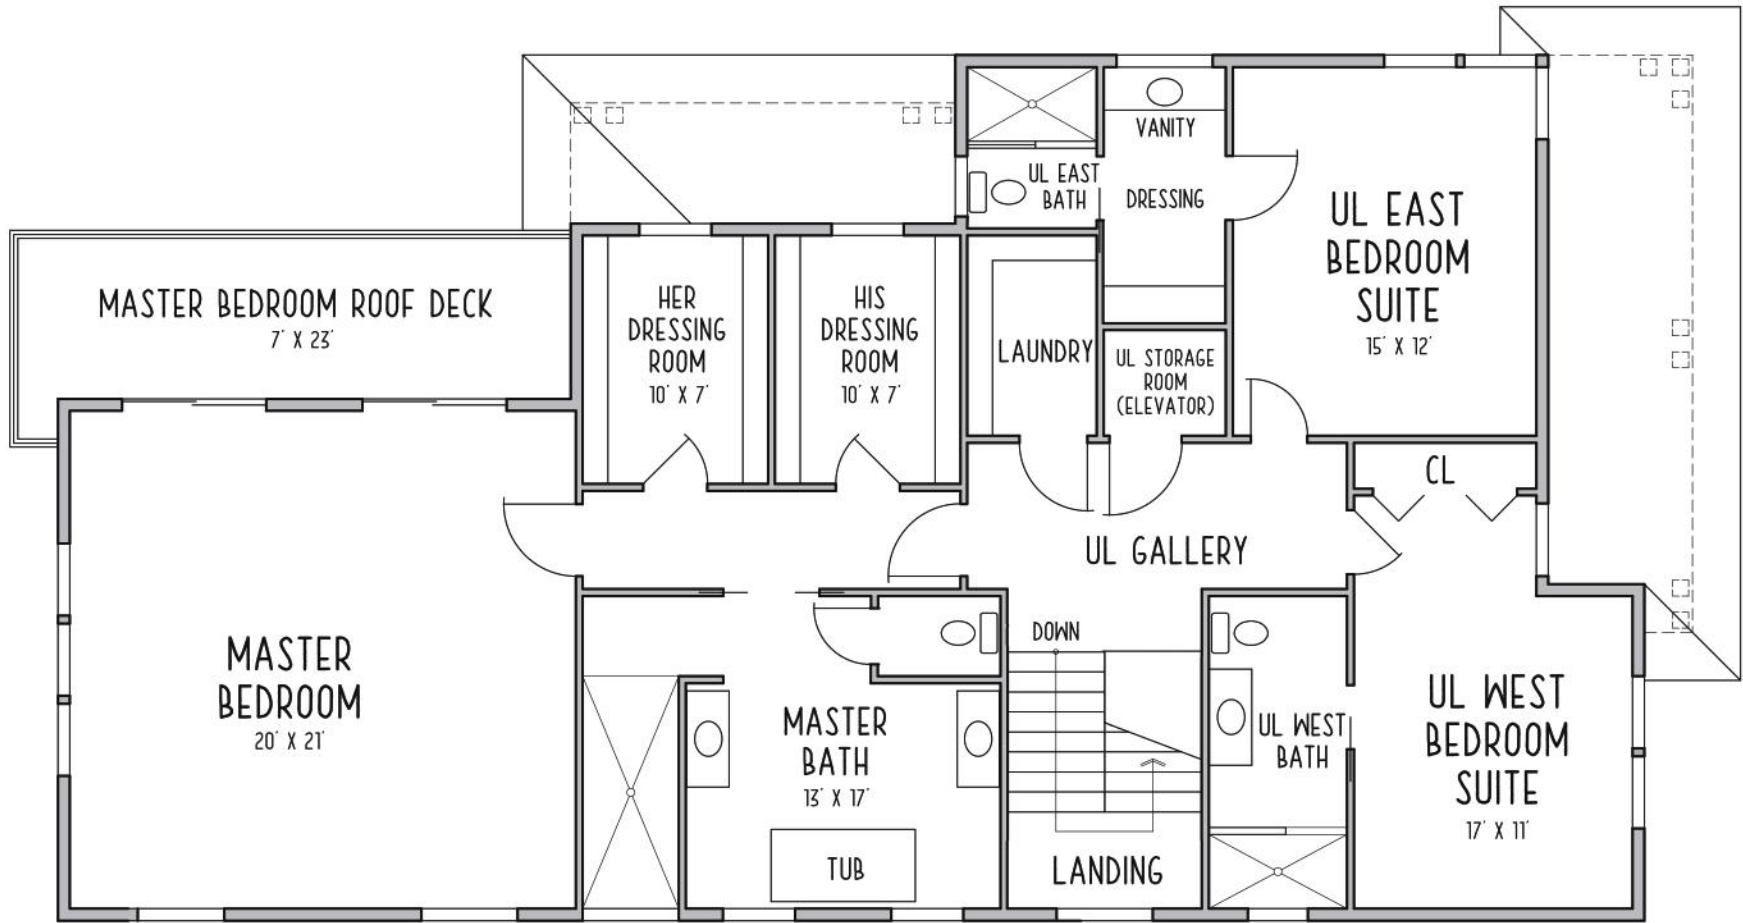

1

LOWER LEVEL FLOOR PLAN

SCALE: 1/8" = 1' 0"

3061 N POLLARD STREET
ARLINGTON, VA 22207

pollard-homes.com/bellevue
703-596-5501

2

MAIN LEVEL FLOOR PLAN

SCALE: 1/8" = 1' 0"

3061 N POLLARD STREET
ARLINGTON, VA 22207

pollard-homes.com/bellevue
703-596-5501

3

UPPER LEVEL FLOOR PLAN

SCALE: 1/8" = 1' 0"

3061 N POLLARD STREET
ARLINGTON, VA 22207

pollard-homes.com/bellevue
703-596-5501