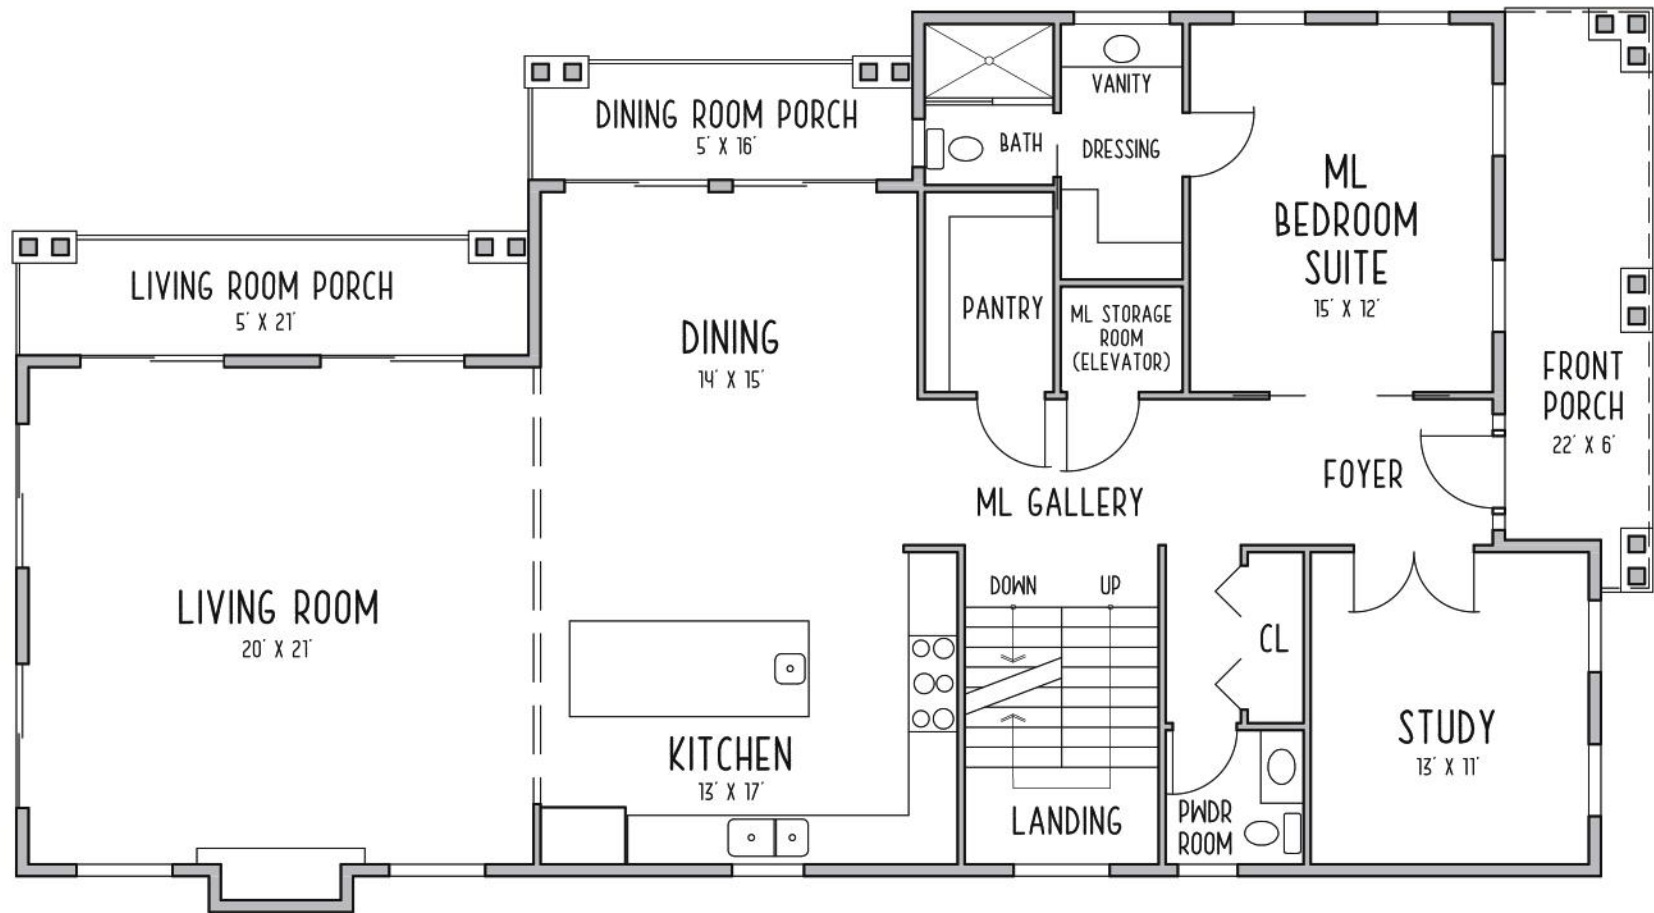

1

LOWER LEVEL FLOOR PLAN

SCALE: 1/8" = 1' 0"

3061 N POLLARD STREET
ARLINGTON, VA 22207

pollard-homes.com/bellevue
703-596-5501

2

MAIN LEVEL FLOOR PLAN

SCALE: 1/8" = 1' 0"

3061 N POLLARD STREET
ARLINGTON, VA 22207

pollard-homes.com/bellevue
703-596-5501

3

UPPER LEVEL FLOOR PLAN

SCALE: 1/8" = 1' 0"

3061 N POLLARD STREET
ARLINGTON, VA 22207

pollard-homes.com/bellevue
703-596-5501