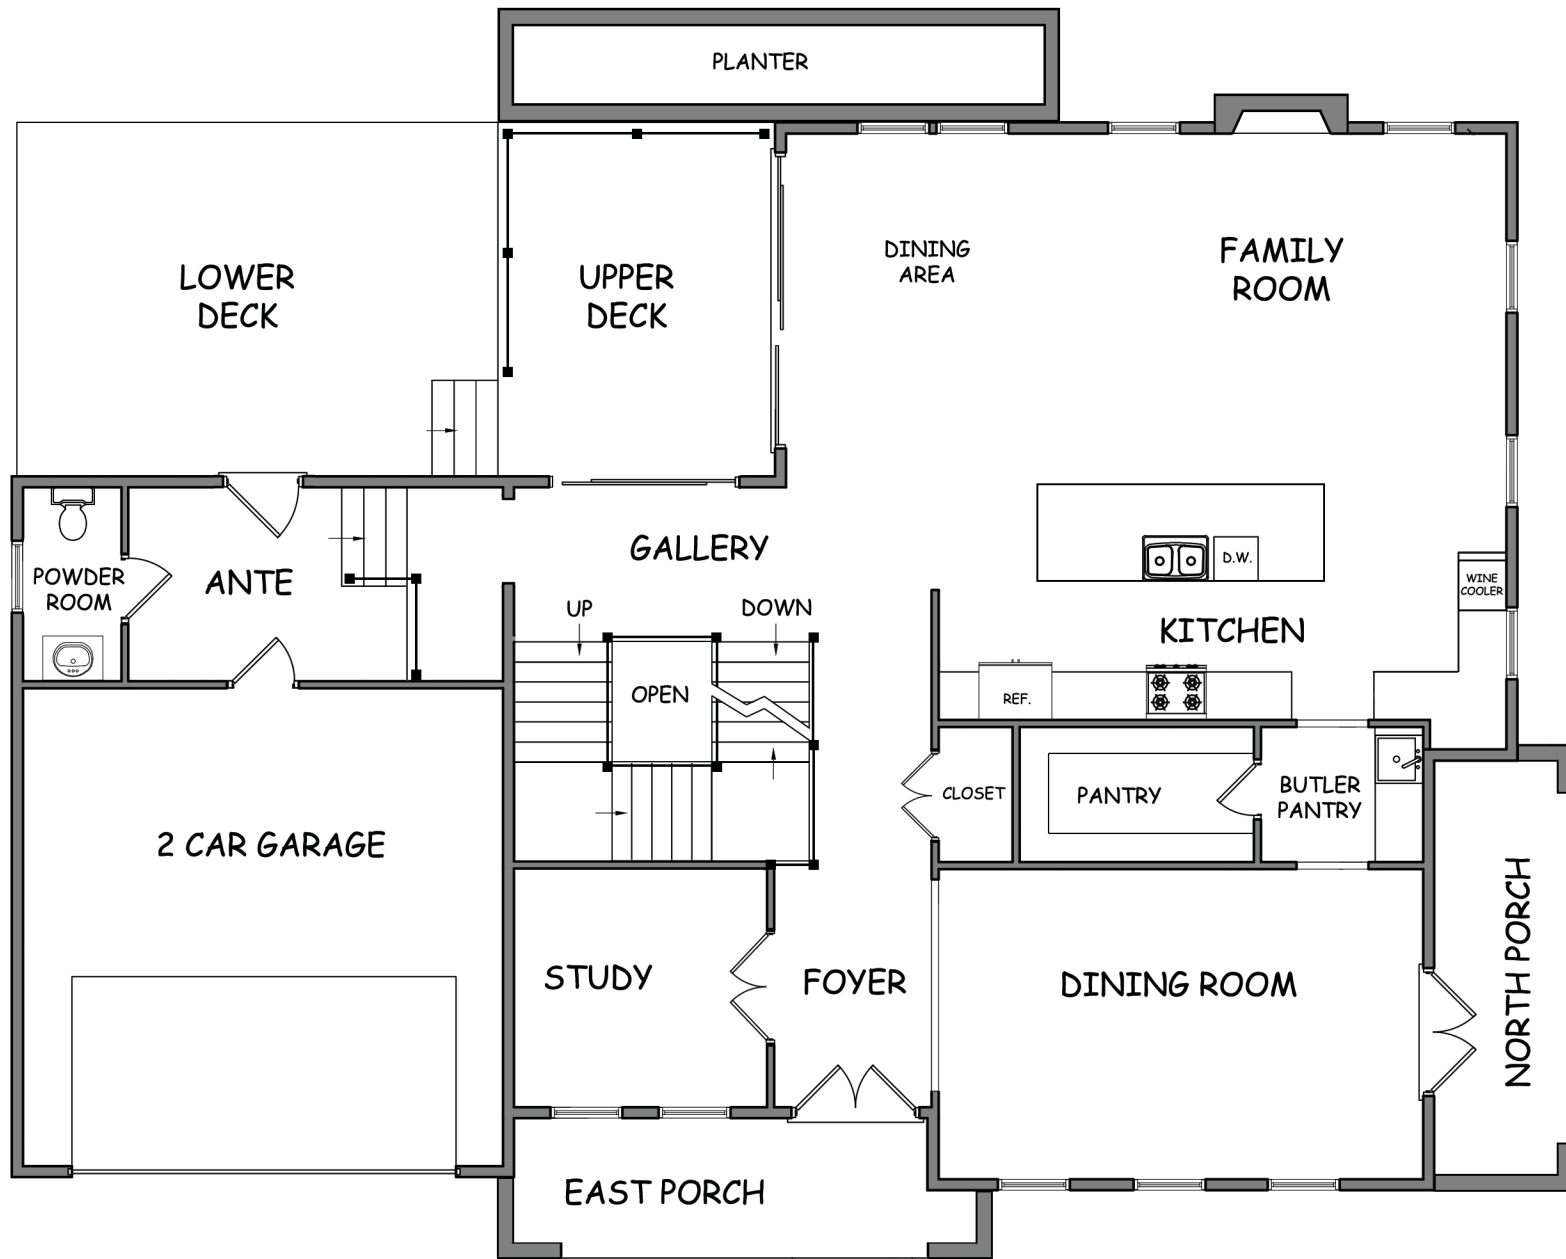

1

LL FLOOR PLAN  
SCALE: 1/8" = 1' 0"

6300 28TH STREET N.  
ARLINGTON, VA 22207

[pollard-homes.com/28street](http://pollard-homes.com/28street)  
703-596-5501

2

ML FLOOR PLAN  
SCALE: 1/8" = 1' 0"

6300 28TH STREET N.  
ARLINGTON, VA 22207